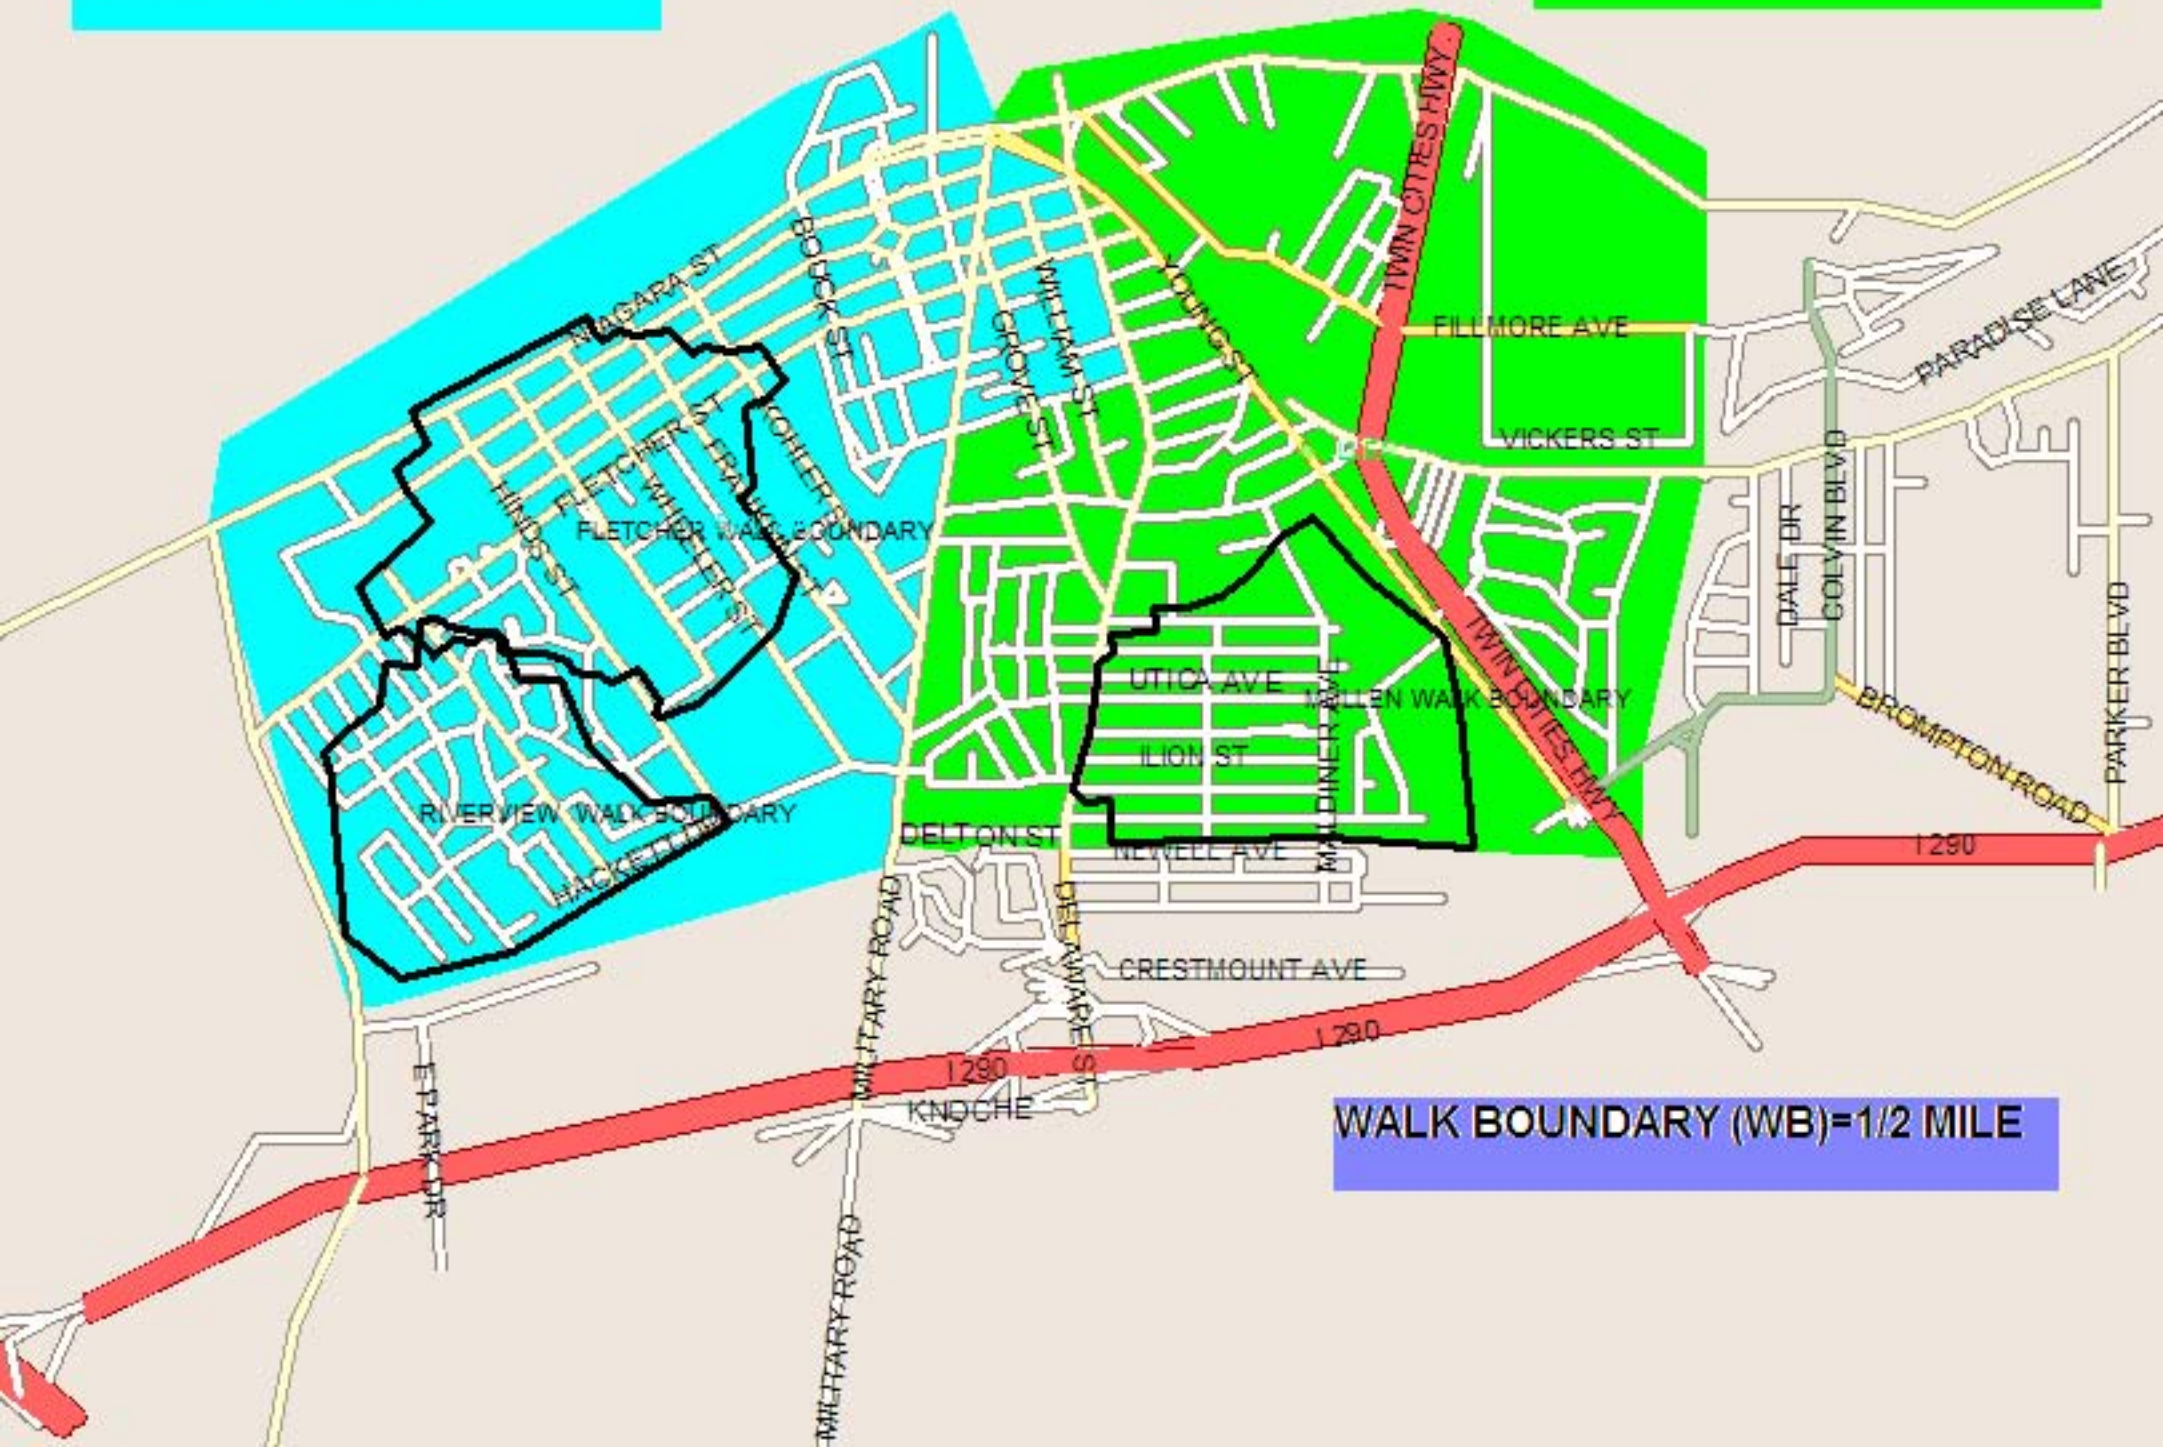

**RIVERVIEW ELEMENTARY
BOUNDARY BLUE**

**MULLEN ELEMENTARY
BOUNDARY LIME GREEN**

WALK BOUNDARY (WB)=1/2 MILE